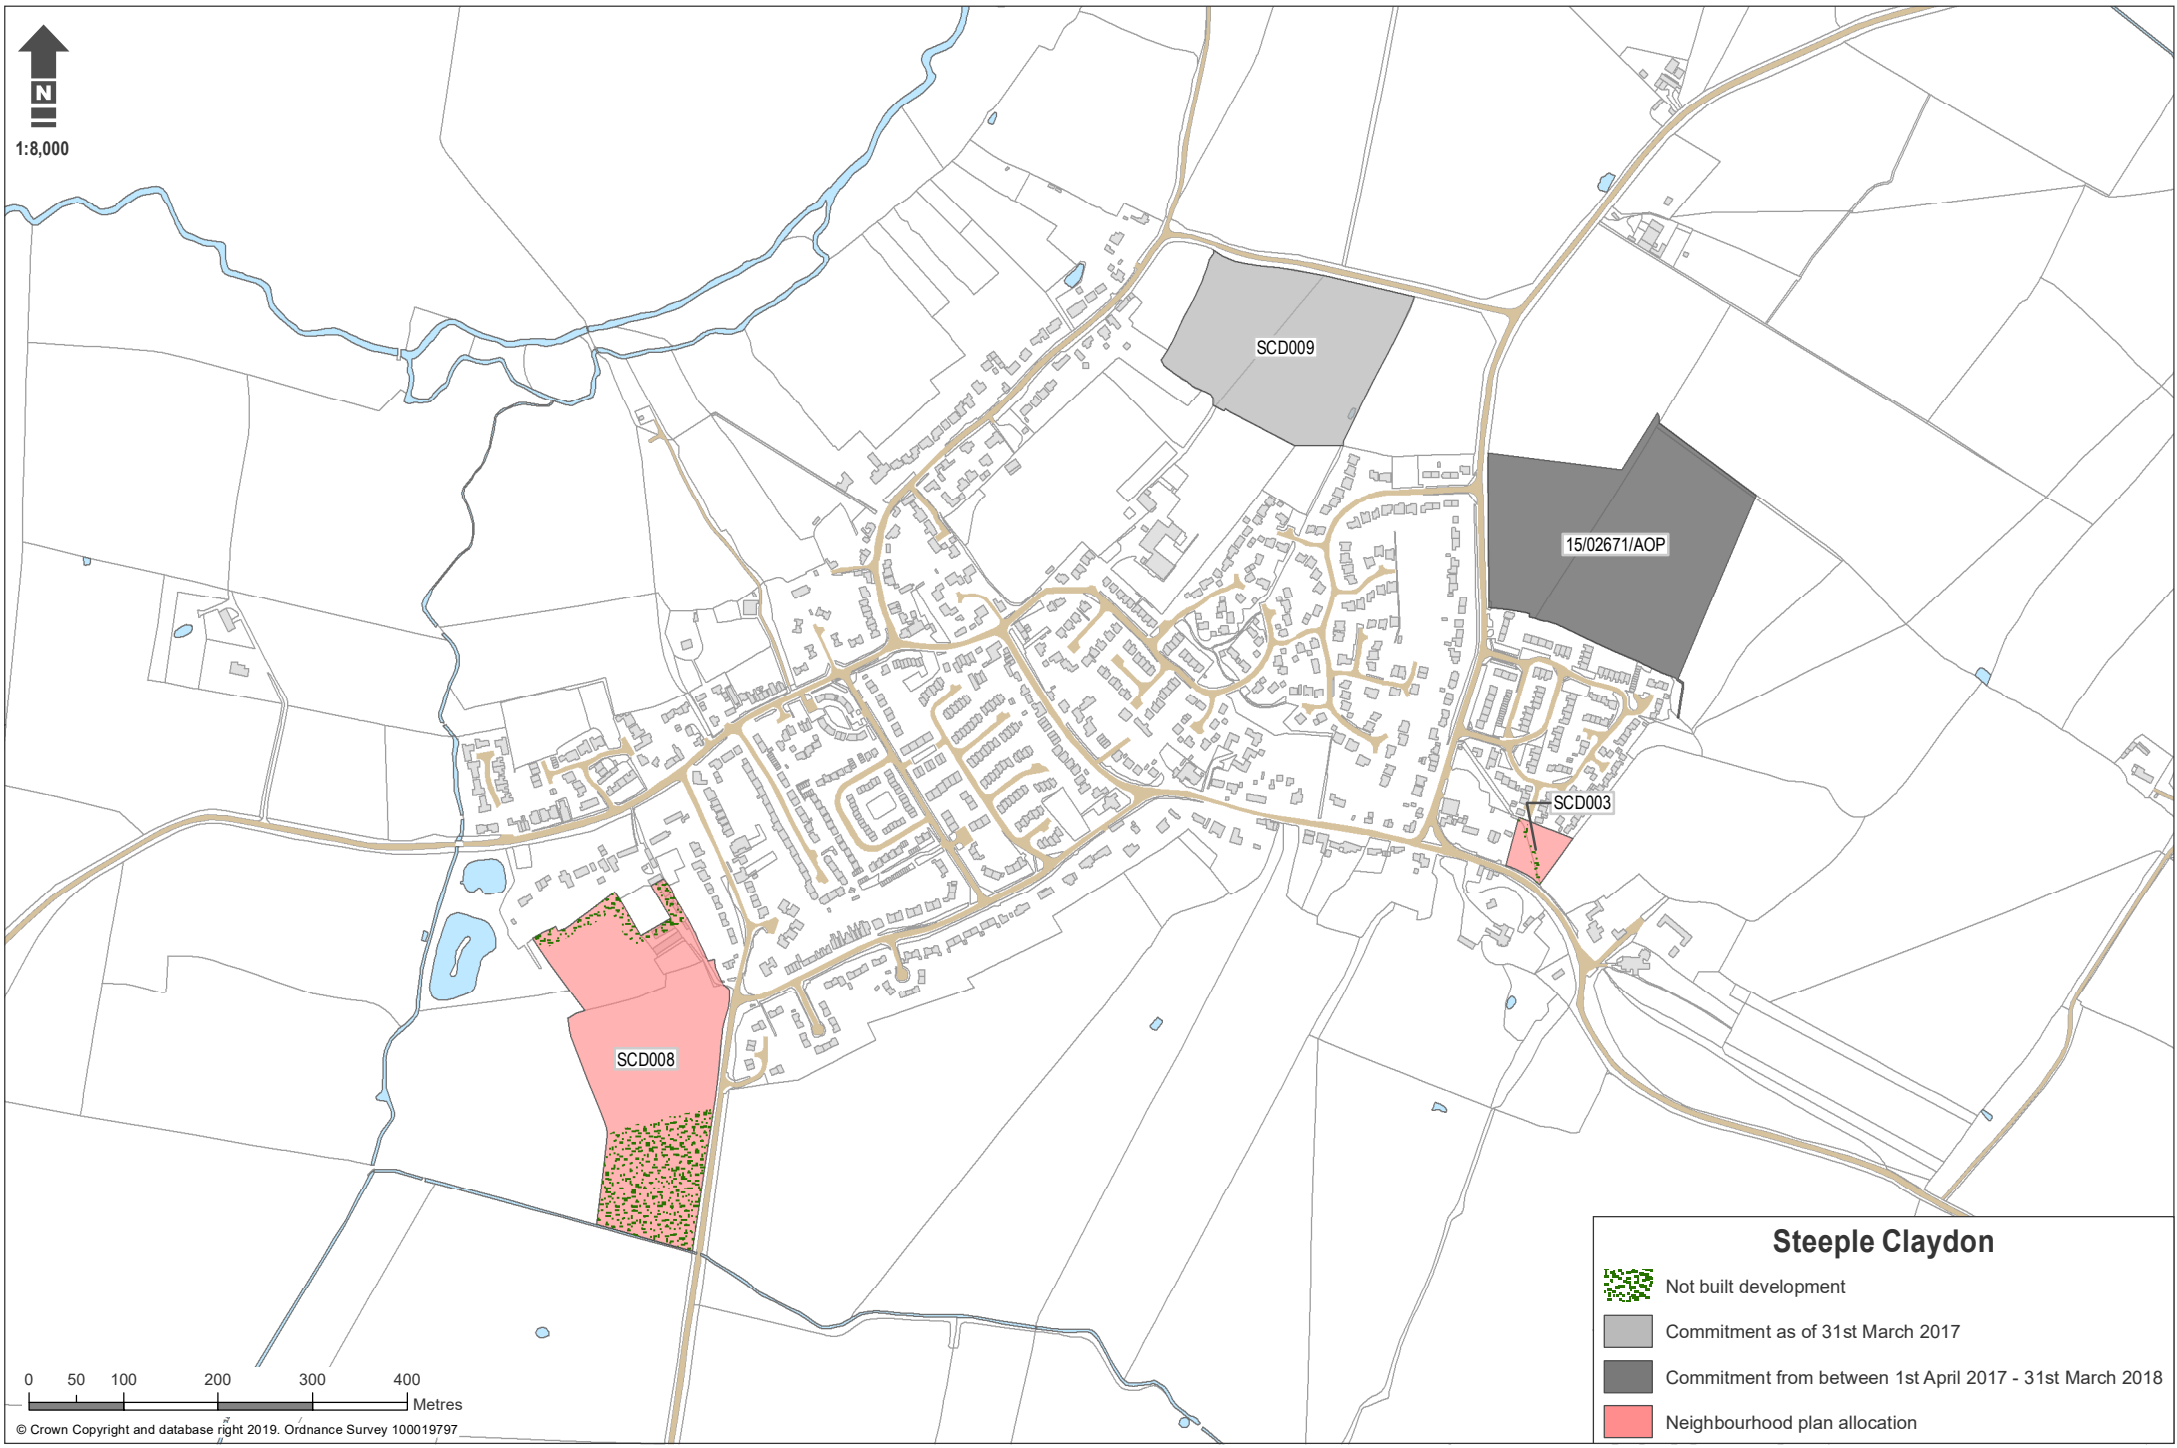

1:8,000

0 50 100 200 300 400 Metres

© Crown Copyright and database right 2019. Ordnance Survey 100019797

Steeple Claydon

-  Not built development
-  Commitment as of 31st March 2017
-  Commitment from between 1st April 2017 - 31st March 2018
-  Neighbourhood plan allocation